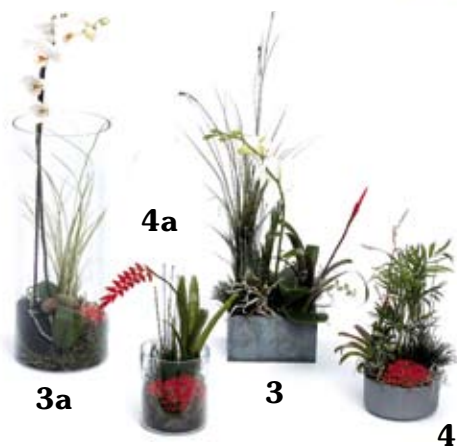

**Code Productname**

- 1 Oval tabledecoration fresh cutflowers ± 15cm high
- 2 Receptionbouquet ø 40cm, high 50cm
- 5 Tabledecoration cutflowers ø 20cm high 15cm

**Code Productname**

- 3 Receptiondecoration plants 50cm high
- 3a Orchid in glass 60cm high
- 4 Tabledecoration plants ø 15cm, 20cm high
- 4a Tabledecoration glass ± 15cm, 20cm high

**Code Productname**

- 6 White container ø 50cm ± 160cm high
- 7 White container ø 40cm ± 160cm high, Ficus + Ferns
- 7a Black container ø 40cm ± 160cm high, Ficus + Ferns
- 7b Aluminium container ø 40cm ± 160cm high, Ficus + Ferns
- 8 White container ø 40cm ± 160cm high
- 8a Black container ø 40cm ± 160cm high
- 8b Aluminium container ø 40cm ± 160cm
- 9 Fern white container ø 35cm
- 9a Fern black container ø 35cm

**Code Productname**

- 10 White container 100 x 30cm, 130cm high
- 11 Circular container ø 80cm, 160cm high
- 12 White container 40 x 40cm, 160cm high
- 13 Container 100 x 15cm, 60cm high
- 13a Container 80 x 15cm, 60cm high
- 13b Container 60 x 15cm, 60cm high